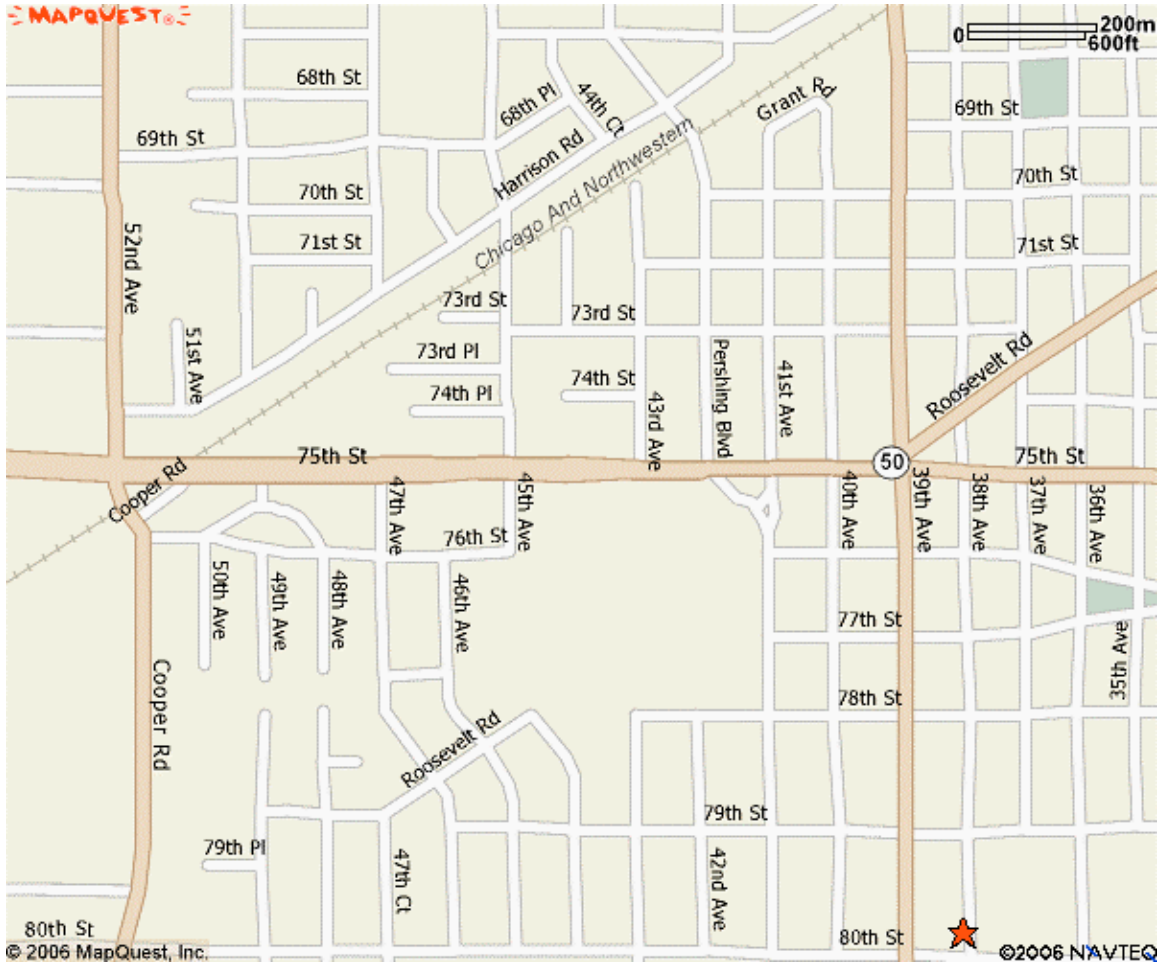

Kenosha Public Library Southwest

7979 38th Avenue
Kenosha, WI 53142
(262)564-6100

Hours:	
Monday - Thursday:	9am - 9pm
Friday:	9am - 6pm
Saturday:	9am - 5pm
Sunday	Noon - 4 pm (September - May)